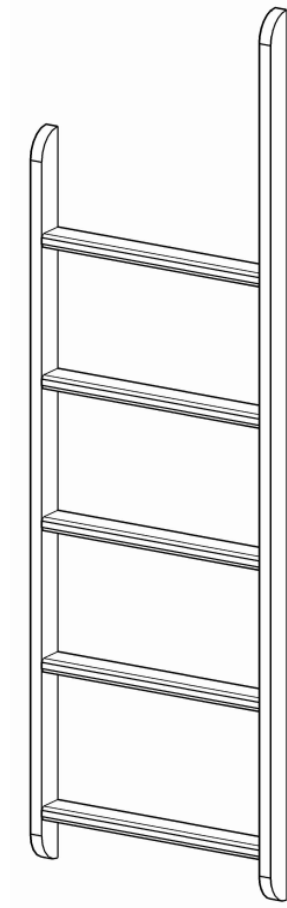

Optional increased clearance with new longer ladder

Standard bed