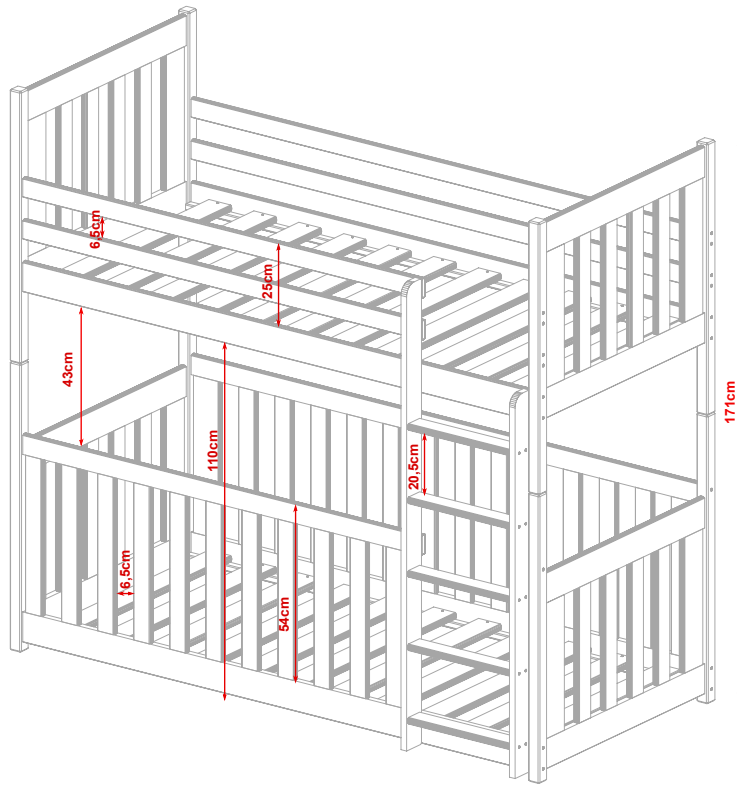

CRIS

Two person high bed

Safety standards

- In accordance with the safety standard EN-747-1:2012+A1:2015 (load up to 90 kg per one sleep level)
- Paints certified to EN 71-3: 2019
- Production based on raw material having FSC 100% certificate
- Fixed barrier included in the price of the bed
- Legs construction - 40x40 makes all the products more stable and safe
- No sharp edges or burrs, accessories as ladders are not interfering with useable area of the tread

Color types:

1. Pine (varnished or non varnished)
2. Gray
3. White
4. Graphite

Type	Two person
Material	Pinewood
Frame	Pine/Spruce
Assembly	For self assembly
Color option for drawers and ladders	✓
Instruction	✓
Possibility to divide for two separate beds	✓
Ladder R/L	✓
Drawers	-
Increased clearance and new higher ladder	optional

Dimensions available	PACKAGE DIMENSIONS [mm]				PACKAGE WEIGHT [kg]			
	PACKAGE NUMBER 1	PACKAGE NUMBER 2	PACKAGE NUMBER 3	PACKAGE NUMBER 4	PACKAGE NUMBER 1	PACKAGE NUMBER 2	PACKAGE NUMBER 3	PACKAGE NUMBER 4
70 x 160 (76x168)	760 x 965 x 150	1810 x 660 x 65	940 x 190 x 100	-	19 kg	24 kg	13 kg	-
70 x 170 (76x178)	760 x 965 x 150	1810 x 660 x 65	940 x 190 x 100	-	19 kg	26 kg	15 kg	-
80 x 160 (86x168)	860 x 965 x 150	1810 x 660 x 65	940 x 190 x 100	-	21 kg	24 kg	15 kg	-
80 x 170 (86x178)	860 x 965 x 150	1810 x 660 x 65	940 x 190 x 100	-	21 kg	26 kg	17 kg	-
80 x 180 (86x188)	860 x 965 x 150	1810 x 660 x 65	940 x 190 x 100	-	21 kg	28 kg	17 kg	-
80 x 190 (86x198)	860 x 965 x 150	2010 x 660 x 65	940 x 190 x 100	-	21 kg	29 kg	18 kg	-
80 x 200 (86x208)	860 x 965 x 150	2010 x 660 x 65	940 x 190 x 100	-	21 kg	30 kg	19 kg	-
90 x 180 (96x188)	960 x 965 x 150	1810 x 660 x 65	940 x 190 x 100	-	21 kg	28 kg	19 kg	-
90 x 190 (96x198)	960 x 965 x 150	2010 x 660 x 65	940 x 190 x 100	-	21 kg	29 kg	20 kg	-
90 x 200 (96x208)	960 x 965 x 150	2010 x 660 x 65	940 x 190 x 100	-	21 kg	30 kg	21 kg	-