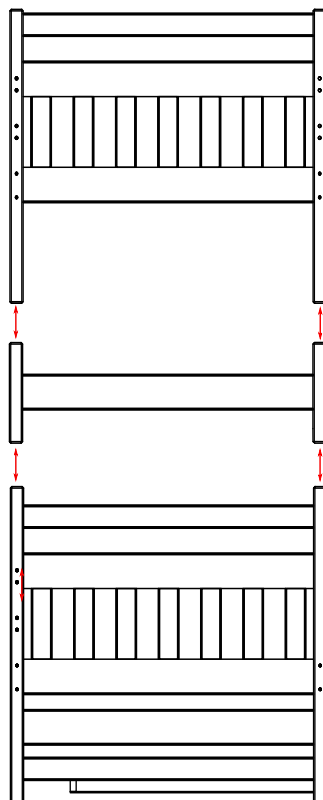

How to install increased clearance

Bed with increased clearance with new longer ladder